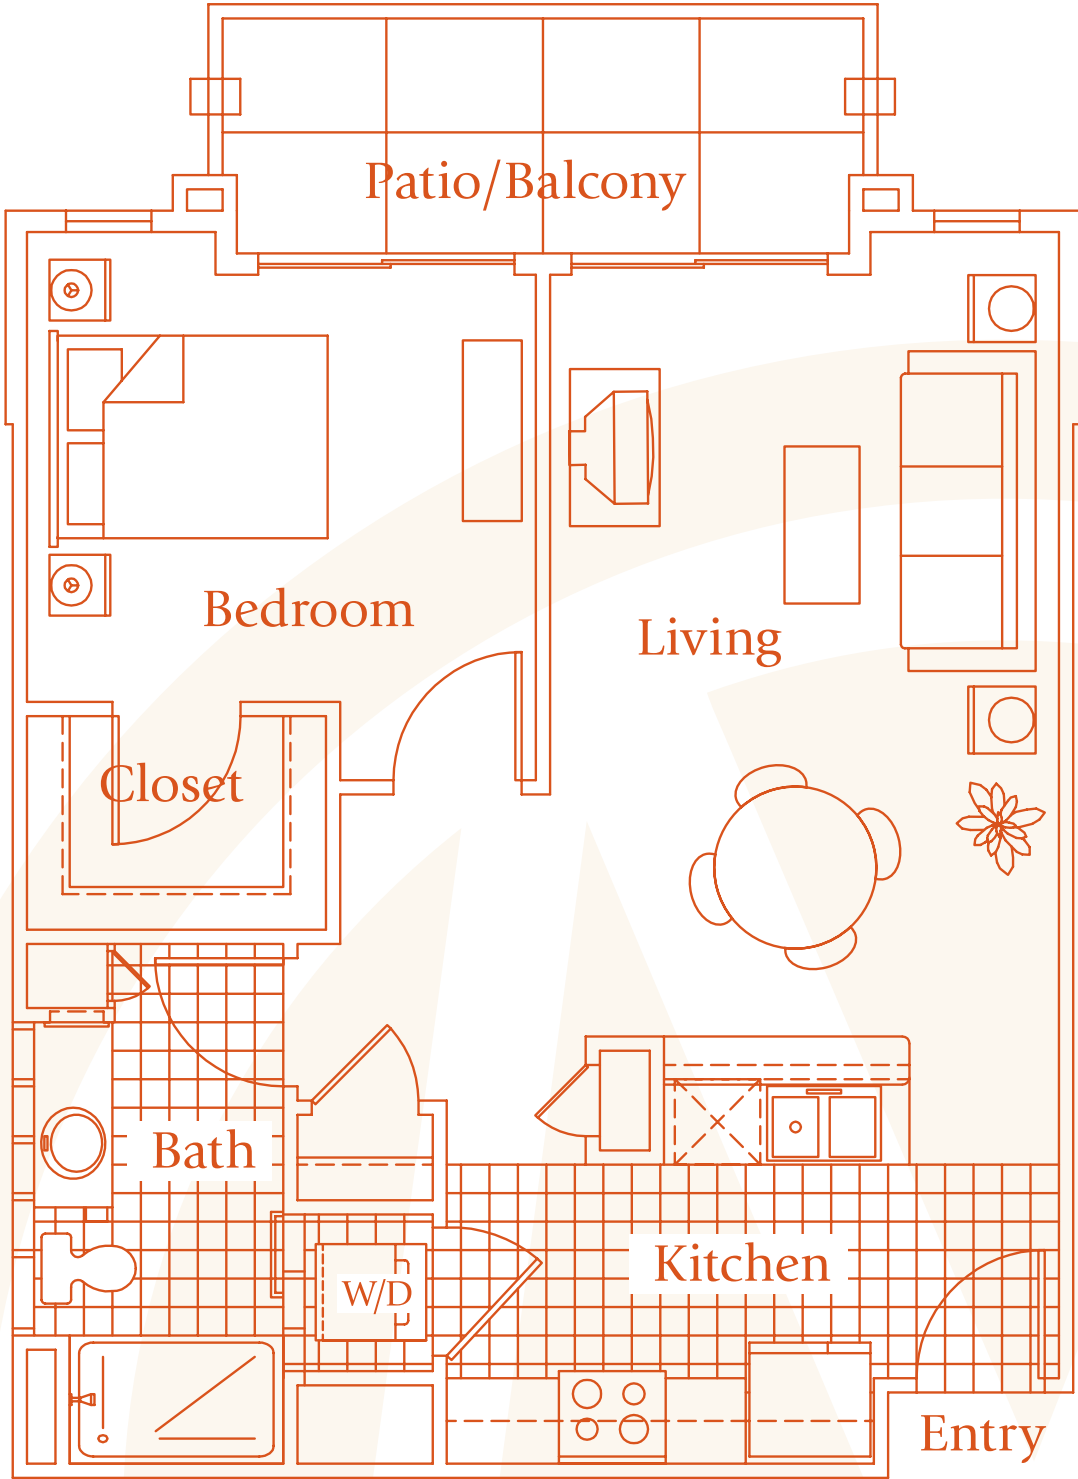

ONE BEDROOM • 718 SQUARE FEET • THE CAMELBACK

8300 East McDowell Road • Scottsdale, AZ 85257 • 480-970-6400 • www.McDowellVillage.com • 