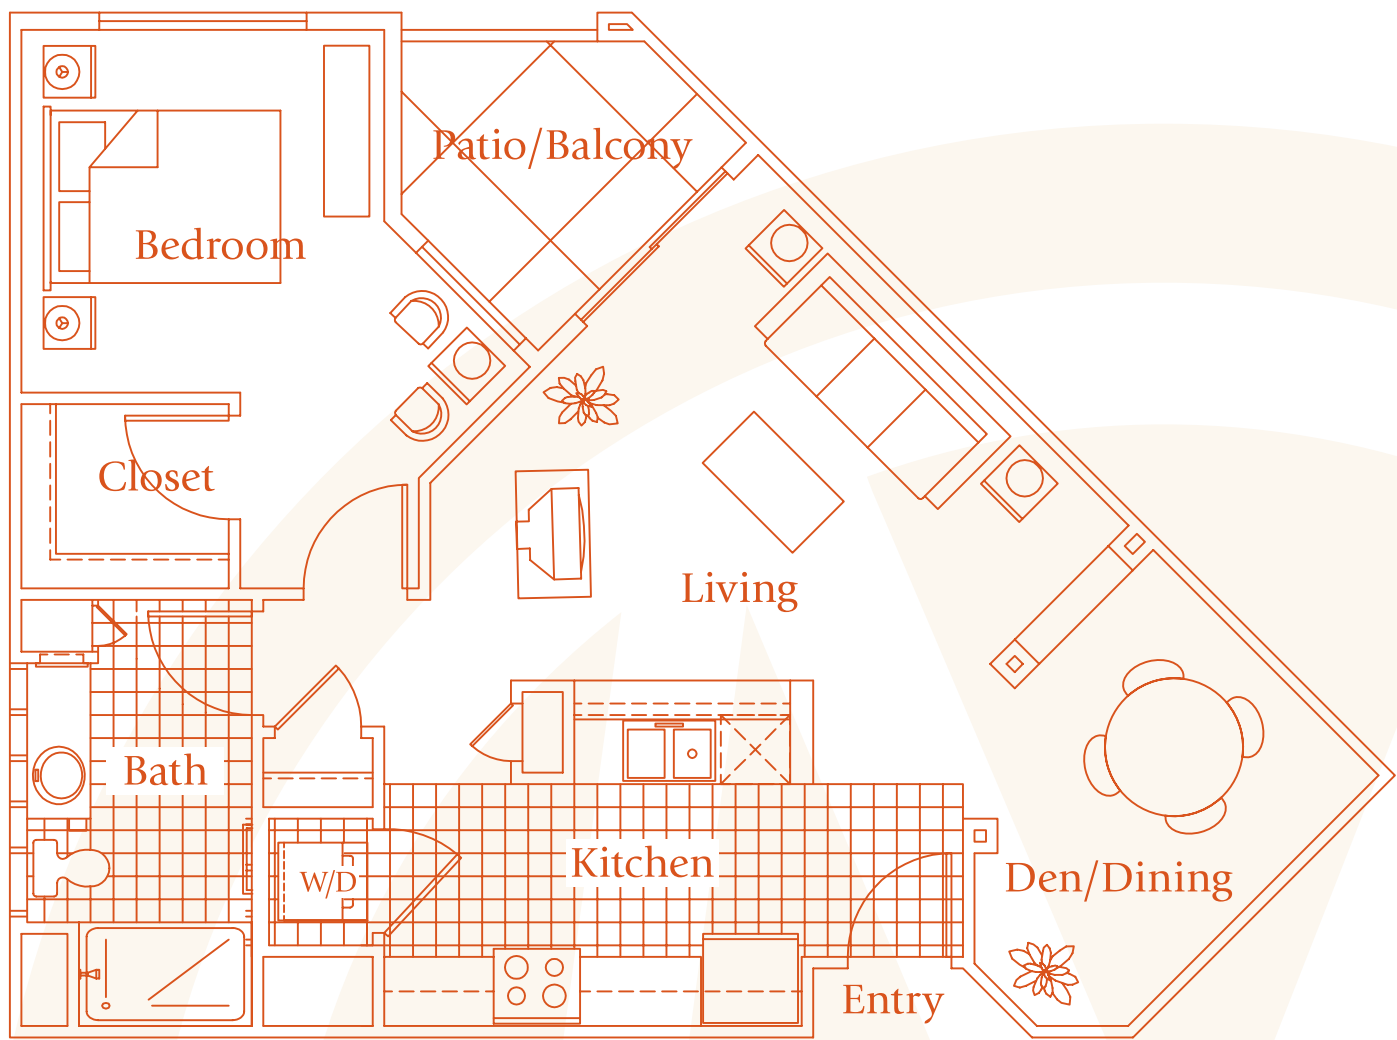

ONE BEDROOM+DEN • 840 SQUARE FEET • THE DESERT VIEW

8300 East McDowell Road • Scottsdale, AZ 85257 • 480-970-6400 • www.McDowellVillage.com • 