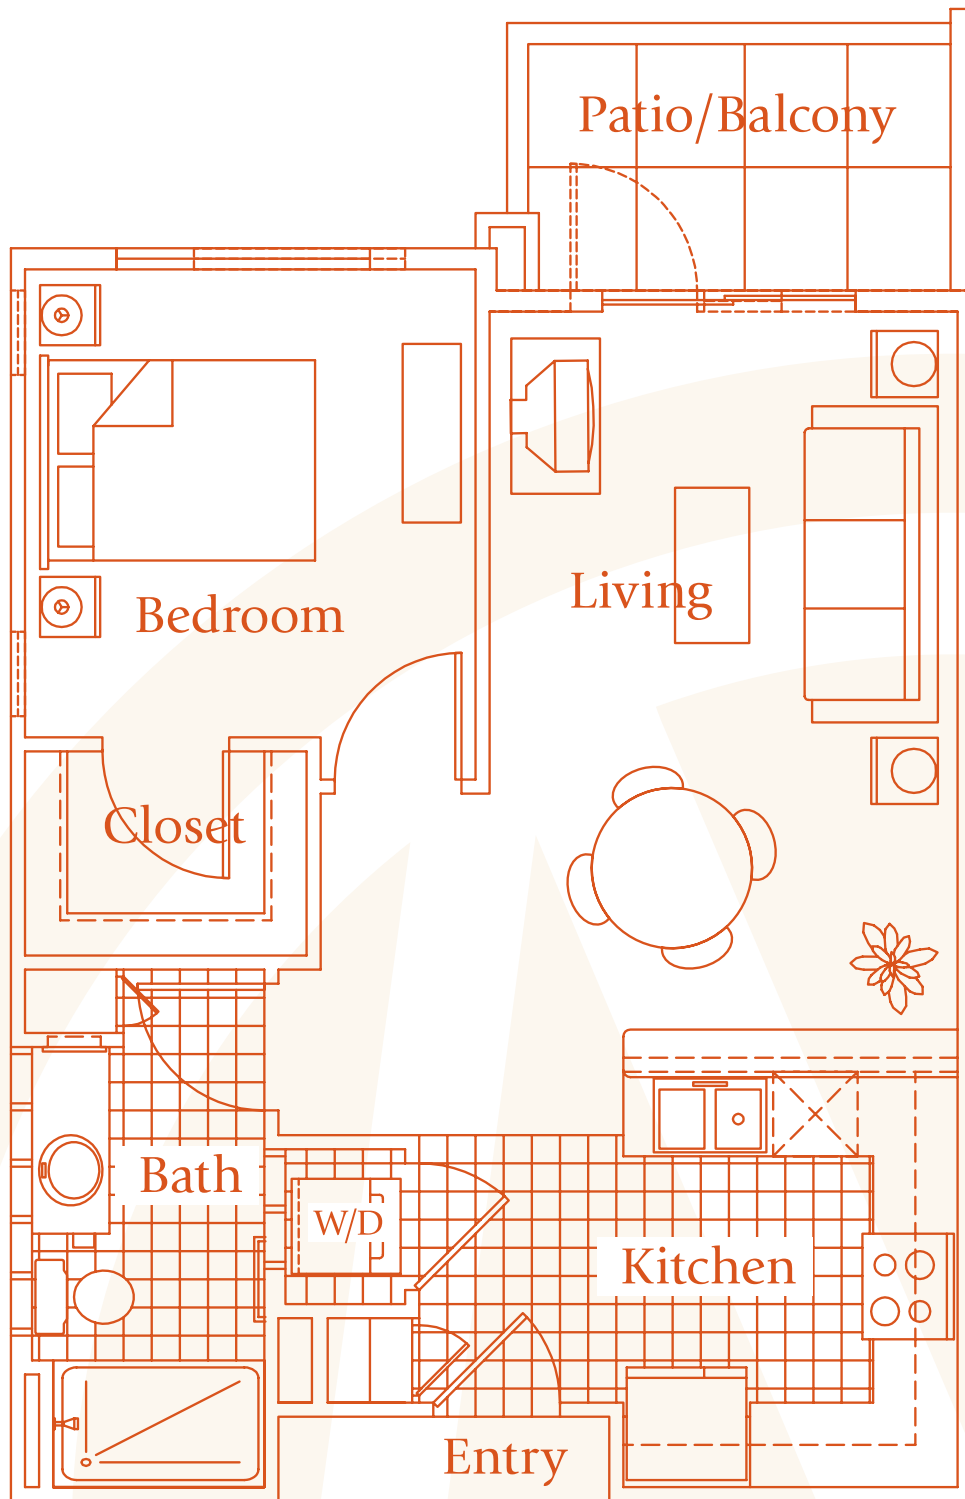

ONE BEDROOM • 648 SQUARE FEET • THE McDOWELL

8300 East McDowell Road • Scottsdale, AZ 85257 • 480-970-6400 • www.McDowellVillage.com • 