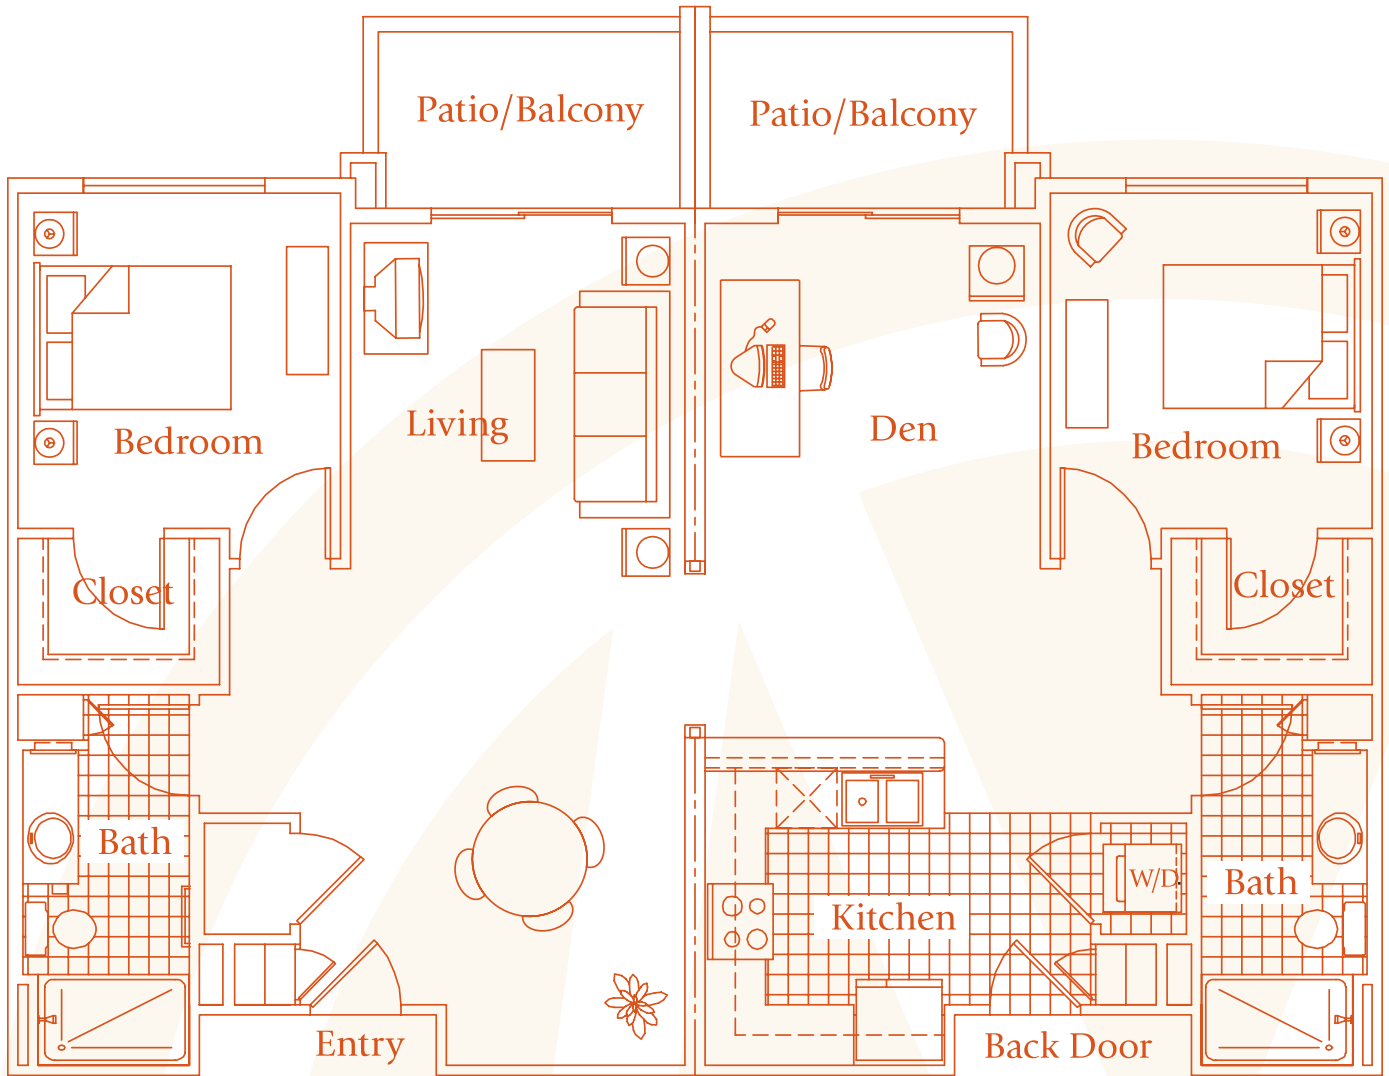

TWO BEDROOM+DEN • 1,296 SQUARE FEET • THE PINNACLE

8300 East McDowell Road • Scottsdale, AZ 85257 • 480-970-6400 • www.McDowellVillage.com • 