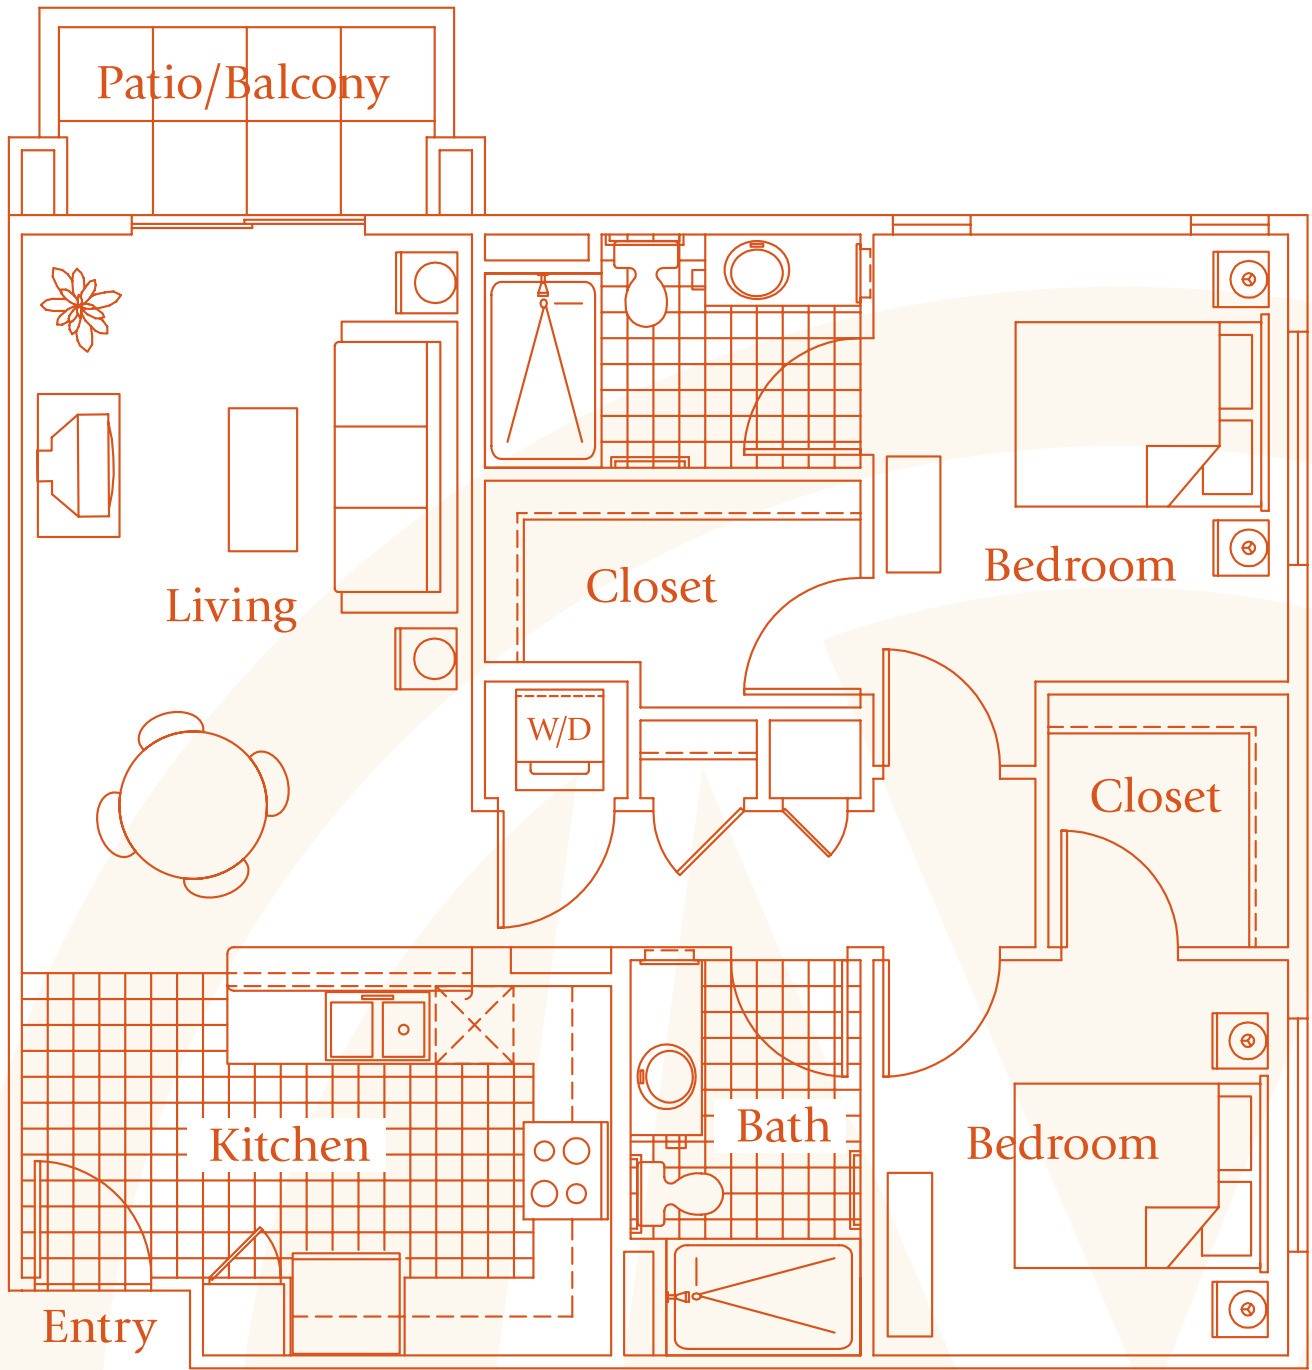

TWO BEDROOM • 982 SQUARE FEET • THE SONORAN

8300 East McDowell Road • Scottsdale, AZ 85257 • 480-970-6400 • www.McDowellVillage.com • 