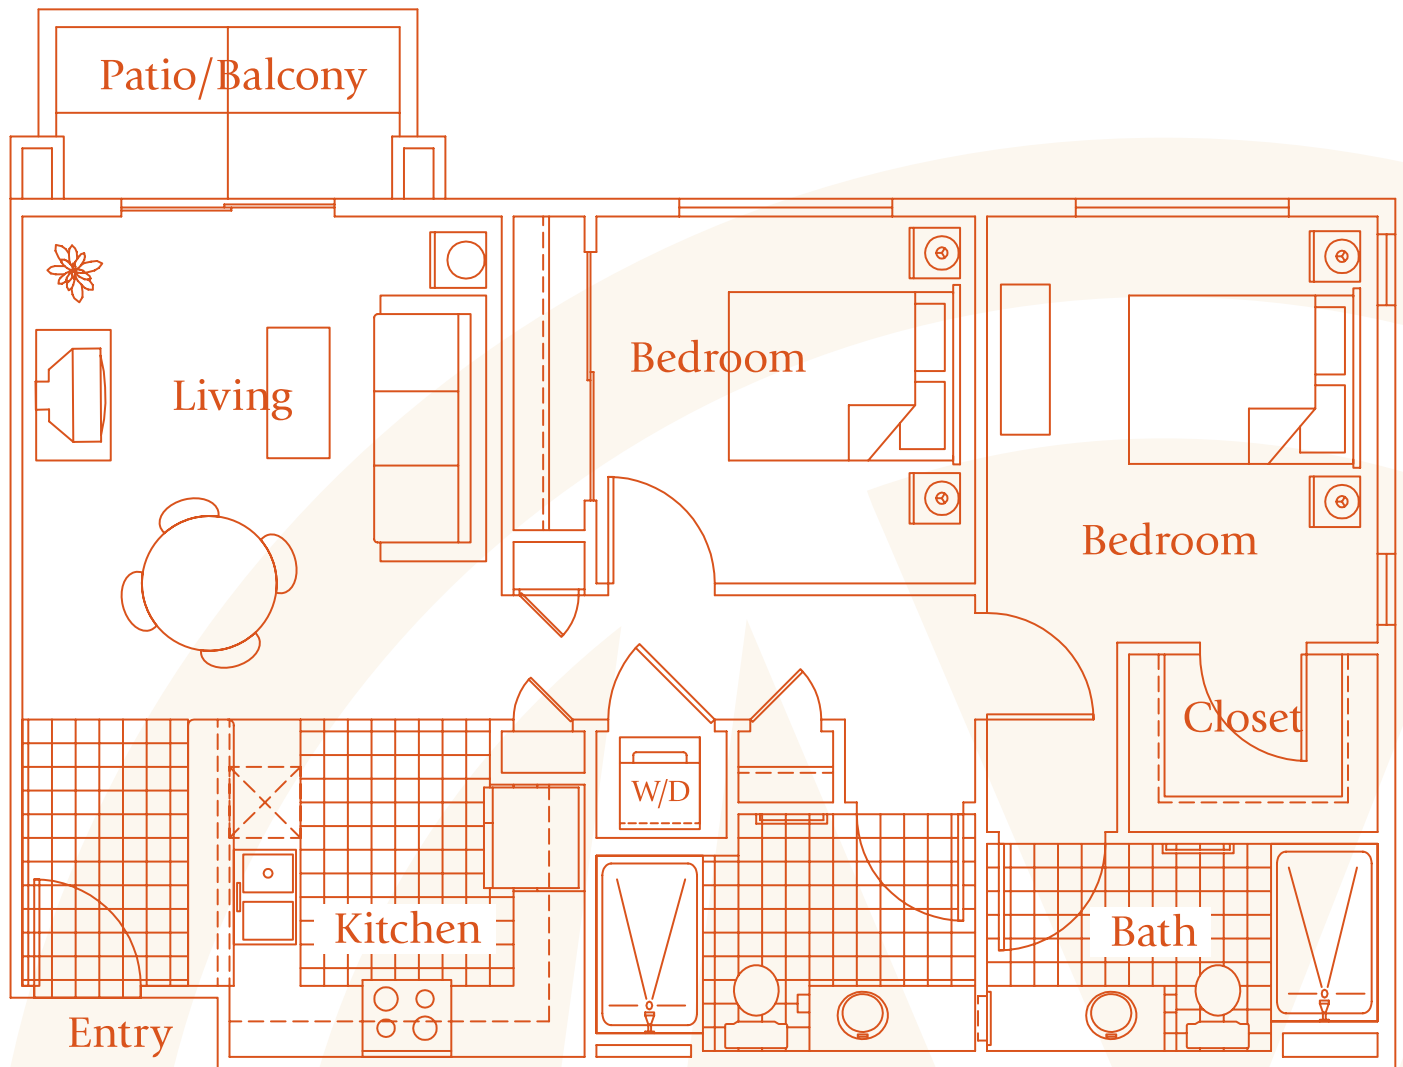

TWO BEDROOM • 944 SQUARE FEET • THE VERDE

8300 East McDowell Road • Scottsdale, AZ 85257 • 480-970-6400 • [www.McDowellVillage.com](http://www.McDowellVillage.com) • 